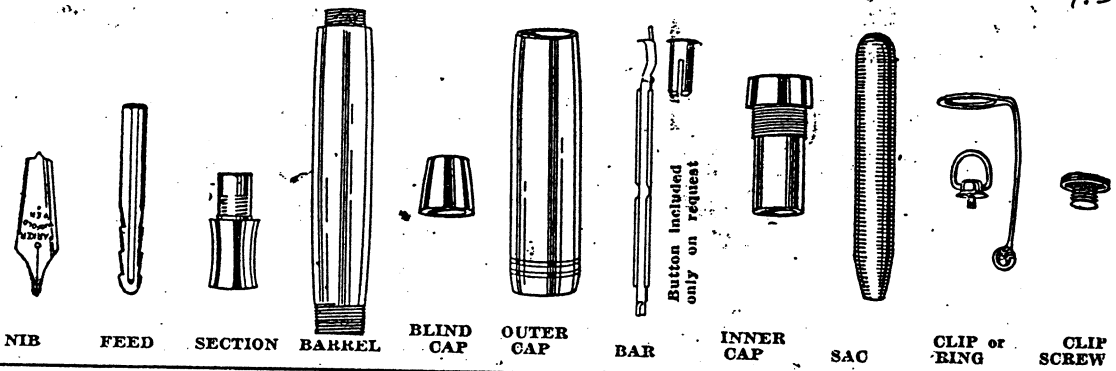

PARKER REPAIR PARTS PRICE LIST

PENS

Soldered link chains \$2.95 net Laminated caps 100 each
on pens only

VACUMATIC PEN PARTS

List Price of Pen Parts	Oversize \$10.00 Vacumatic	Standard Slender Vacumatic \$7.50	Junior Juniorette Vacumatic \$5.00
Nib	4.50	3.50	2.00
Tube Feed	.30	.30	.30
Section	.30	.30	.20
Barrel	1.80	1.20	.80
Filler Unit Complete	.90	.90	.90
Filling Mechanism	.50	.50	.50
Diaphragm	.10	.10	.10
Blind Cap Complete	.50	.40	.20
Blind Cap Section	.30	.20	.10
Blind Cap Band	.20	.10	.10
Blind Cap Screw	.10	.10	.10
Outer Cap	1.70	1.10	.70
Clip Screw	.15	.15	.15
Clip	.60	.60	.60
Ring Crown	.60	.60	.60
	2.35	1.75	1.35

When ordering parts, be sure to specify size of pen. In case of barrel and outer cap, also give the color and whether streamline or straight shape. Illustrations show streamline parts.

DUOFOLD PEN PARTS

	\$10.00 Deluxe Senior	\$8.50 Deluxe Junior	\$7.50 Deluxe Lady	\$6.00 Deluxe Midget	\$7.00 Duofold Senior	\$5.00 Duofold Junior	\$5.00 Duofold Lady	\$5.00 Duofold Midget
Nib	5.00	4.00	3.50	3.50	3.50	2.50	2.50	2.50
Feed	.15	.15	.15	.15	.15	.15	.15	.15
Section	.15	.15	.15	.15	.15	.15	.15	.15
Barrel	2.20	1.90	1.60	1.30	1.40	.90	.80	.80
Blind Cap	.10	.10	.10	.10	.10	.10	.10	.10
Bar	.10	.10	.10	.10	.10	.10	.10	.10
Sac	.10	.10	.10	.10	.10	.10	.10	.10
Outer Cap	2.20	1.90	1.60	1.30	1.40	.90	.80	.80
Inner Cap	.20	.20	.20	.20	.20	.20	.20	.20
Clip	.30	.30	.30	.30	.30	.30	.30	.30
Ring								
	2.70	2.40	2.10	1.80	1.90	1.40	1.30	1.30